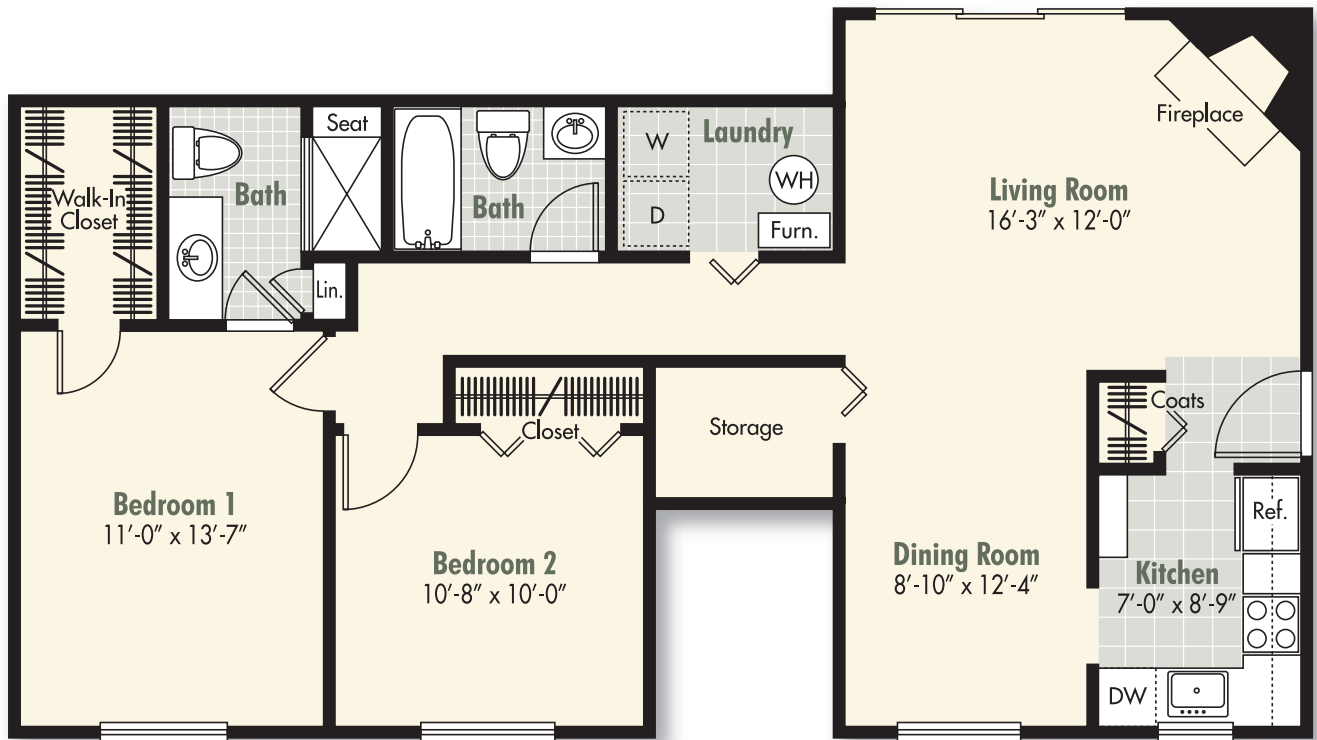

## Cherrywood

2 Bedroom/1 Bath

860 Sq. Ft.

## Driftwood

2 Bedroom/2 Bath

960 Sq. Ft.