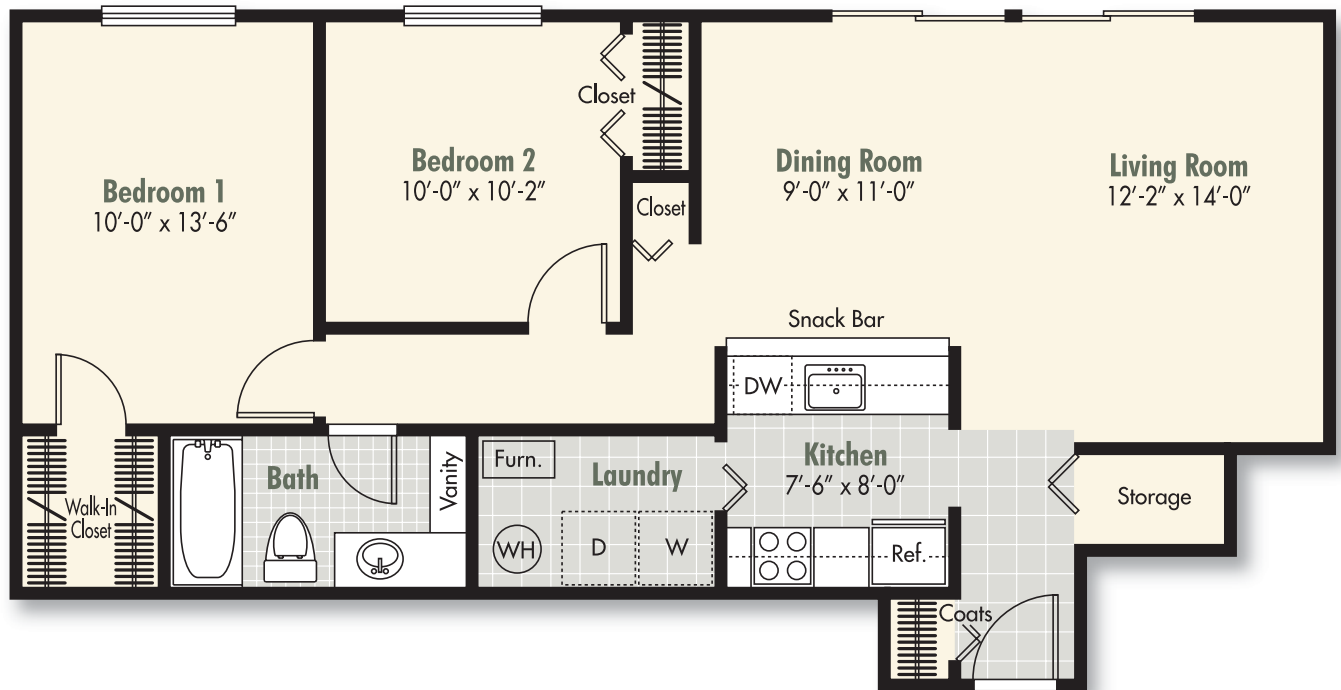

Lake Pointe Village APARTMENTS

Cherrywood

2 Bedroom/1 Bath

860 Sq. Ft.