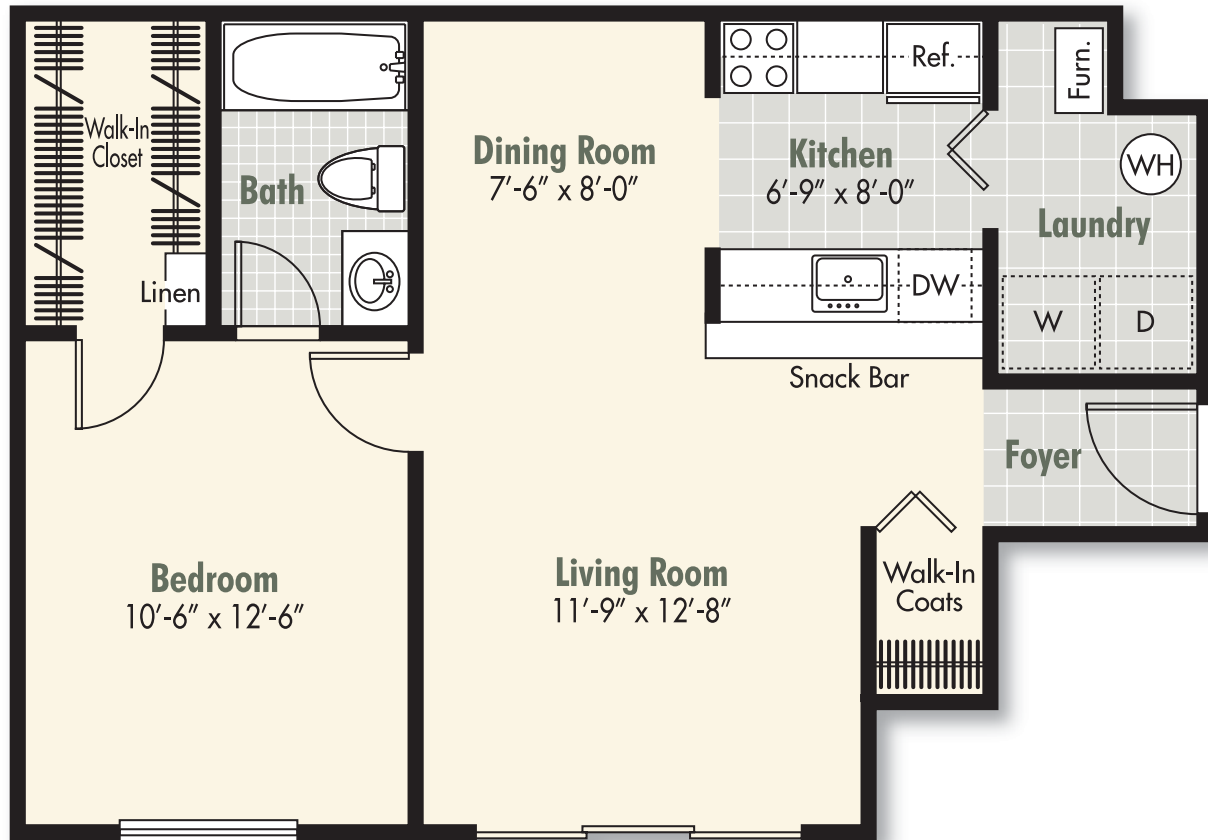

## Arbor

1 Bedroom/1 Bath

560 Sq. Ft.

## Aspen

1 Bedroom/1 Bath

700 Sq. Ft.

## Birchwood I

1 Bedroom/1 Bath

680 Sq. Ft.