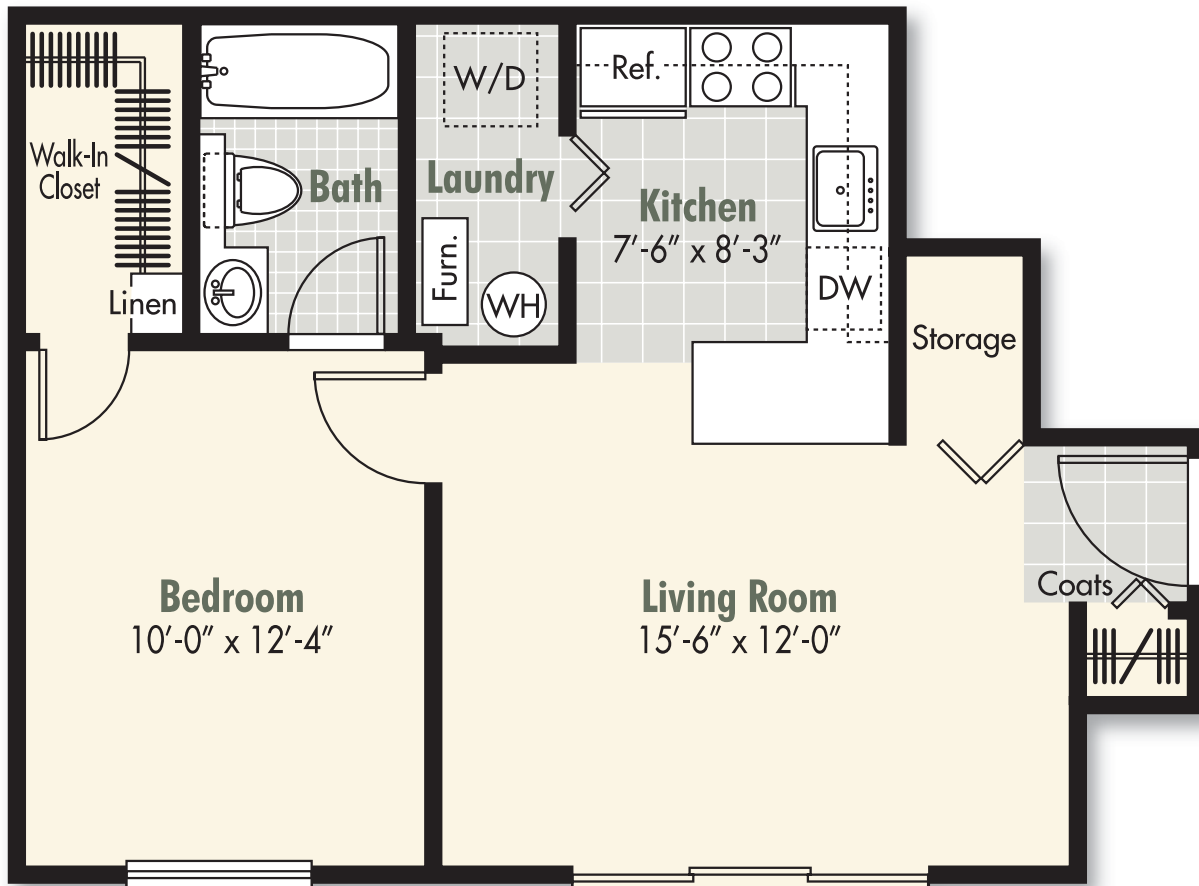

## Arbor

1 Bedroom/1 Bath

560 Sq. Ft.

## Aspen

1 Bedroom/1 Bath

700 Sq. Ft.