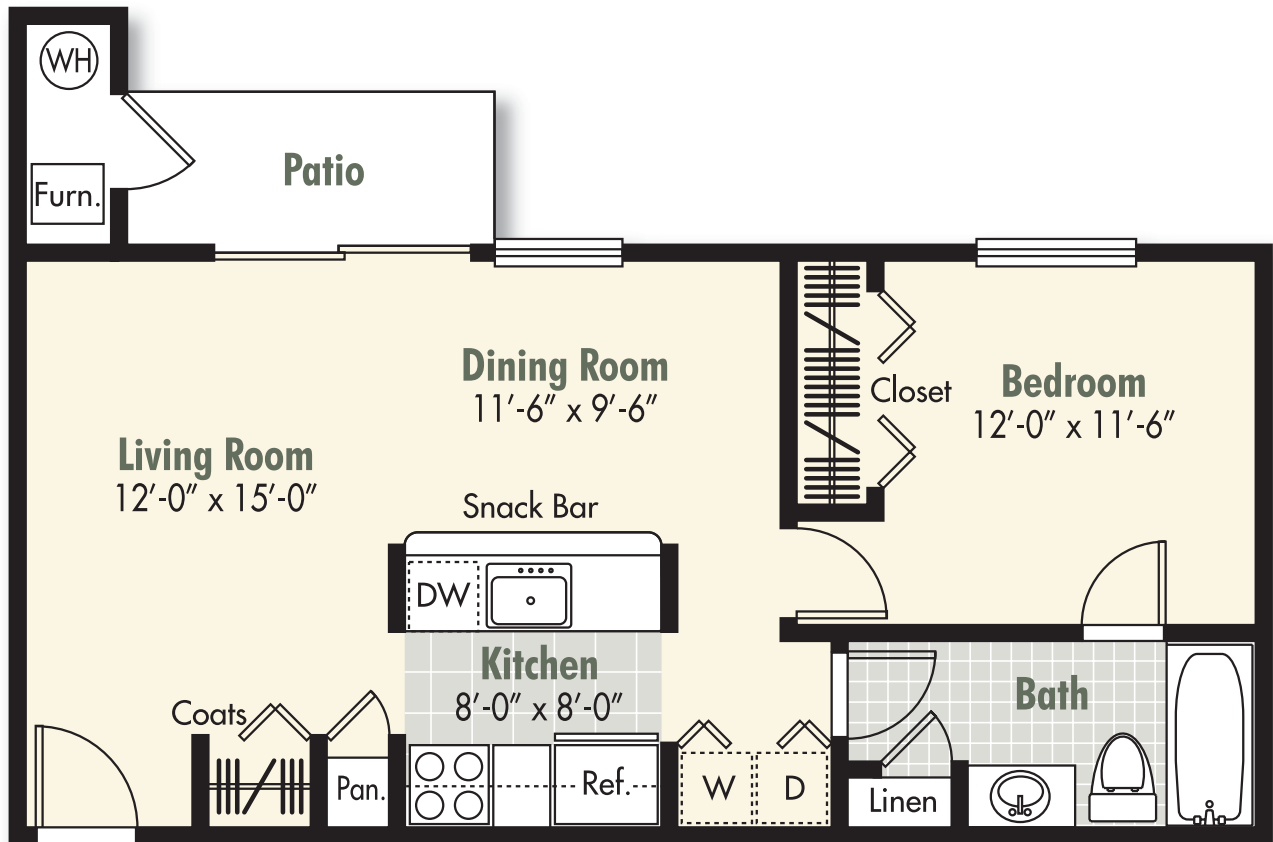

Lake Pointe Village APARTMENTS

Aspen

1 Bedroom/1 Bath

700 Sq. Ft.