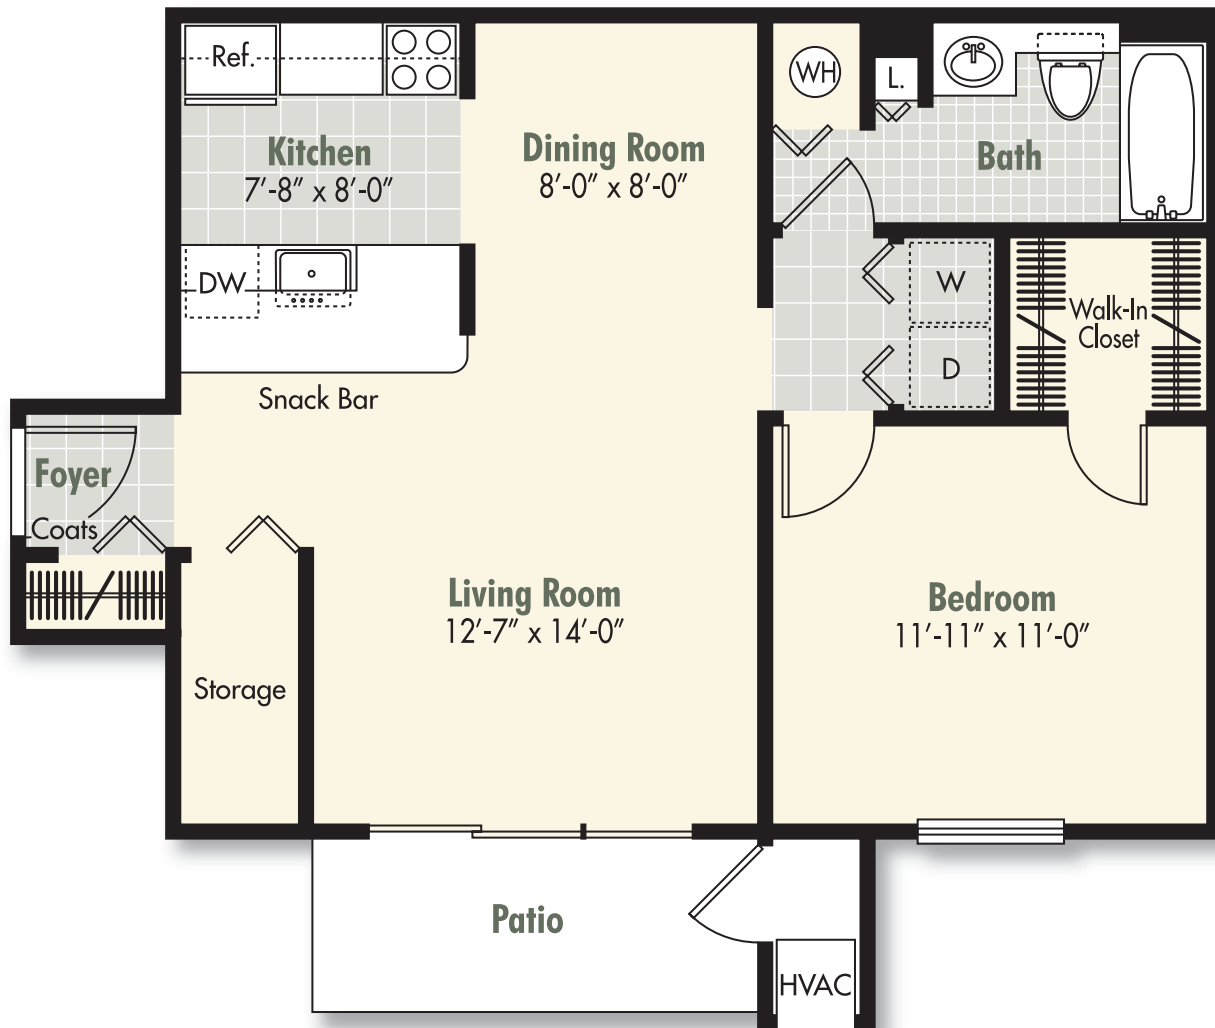

## Birchwood I

1 Bedroom/1 Bath

680 Sq. Ft.

## Birchwood II

1 Bedroom/1 Bath

700 Sq. Ft.